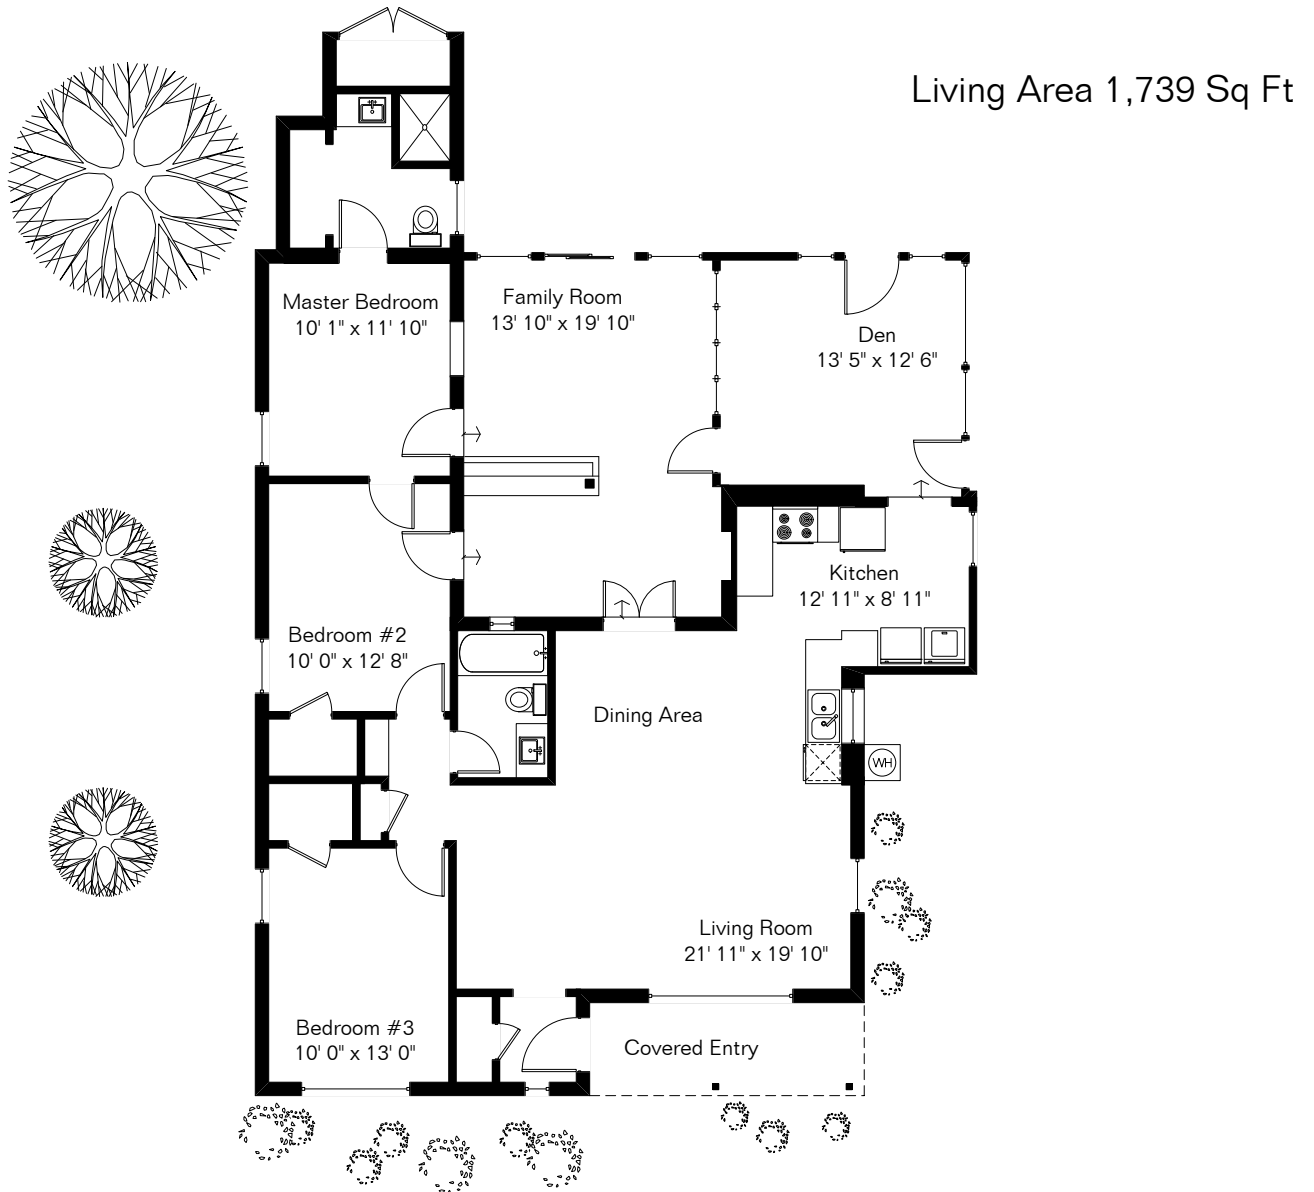

The square footages and room size information are deemed to be reliable but are not guaranteed and should be independently verified.

4245 E Kings Rd

Storage/Covered Area is farther from house than shown

Site Visit March 2017

Copyright 2017 Floor Plans First! LLC
All Rights Reserved.

www.FloorPlansFirst.com

Toll Free (877) 887-1500
Voice (520) 881-1500
Fax (520) 791-7701